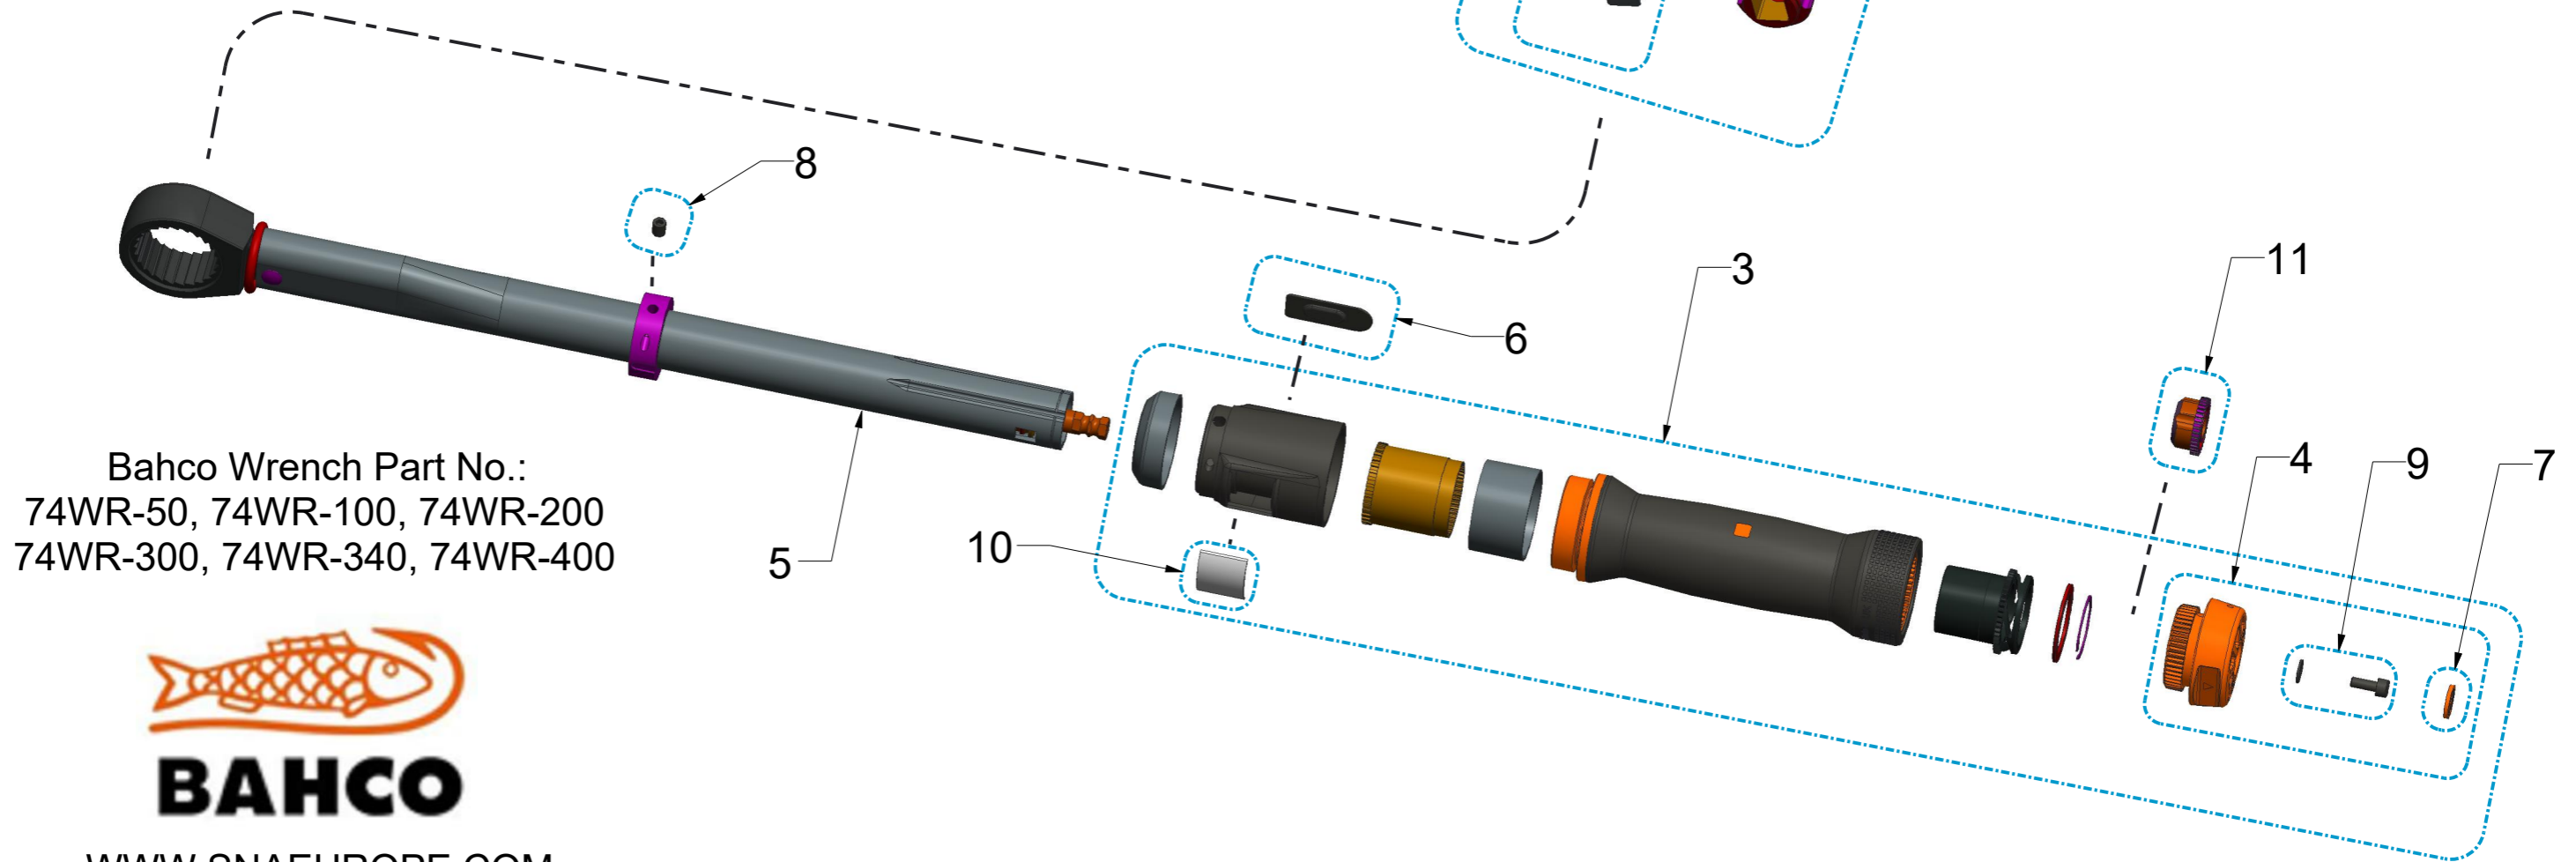

No.	Bahco Wrench Part No.	Bahco Spare Part No.	Description
1	74WR-50	74WR-50-1	Ratchet Repair Kit
	74WR-100	74WR-100-1	
	74WR-200	74WR-200-1	
	74WR-300	74WR-300-1	
	74WR-340		
	74WR-400	74WR-400-1	
2	74WR-50	74WR-50-1A	Square Driver Repair Kit
	74WR-100	74WR-100-1A	
	74WR-200	74WR-200-1A	
	74WR-300		
	74WR-340		
	74WR-400	74WR-400-1A	
3	ALL MODELS	74WR-50-2	Handle Repair Kit
4		74WR-50-3	Adj. Knob Repair Kit
5		*	Structural Body Assembly
6		74WR-50-5	Re-calibration Wallet Assembly
7		74WR-50-6	End-cap
8		74WR-50-7	Calibration Screw
9		74WR-50-8	Locking Screw
10		74WR-50-9	Scale Lens
11		74WR-50-10	Stationary Locking Gear

* DAMAGES ON STRUCTURAL BODY ASSEMBLY ARE NOT REPAIRED DUE TO THE HIGH COST (REPAIR UNPROFITABLE)

Bahco Wrench Part No.:
74WR-50, 74WR-100, 74WR-200
74WR-300, 74WR-340, 74WR-400

BAHCO

WWW.SNAEUROPE.COM