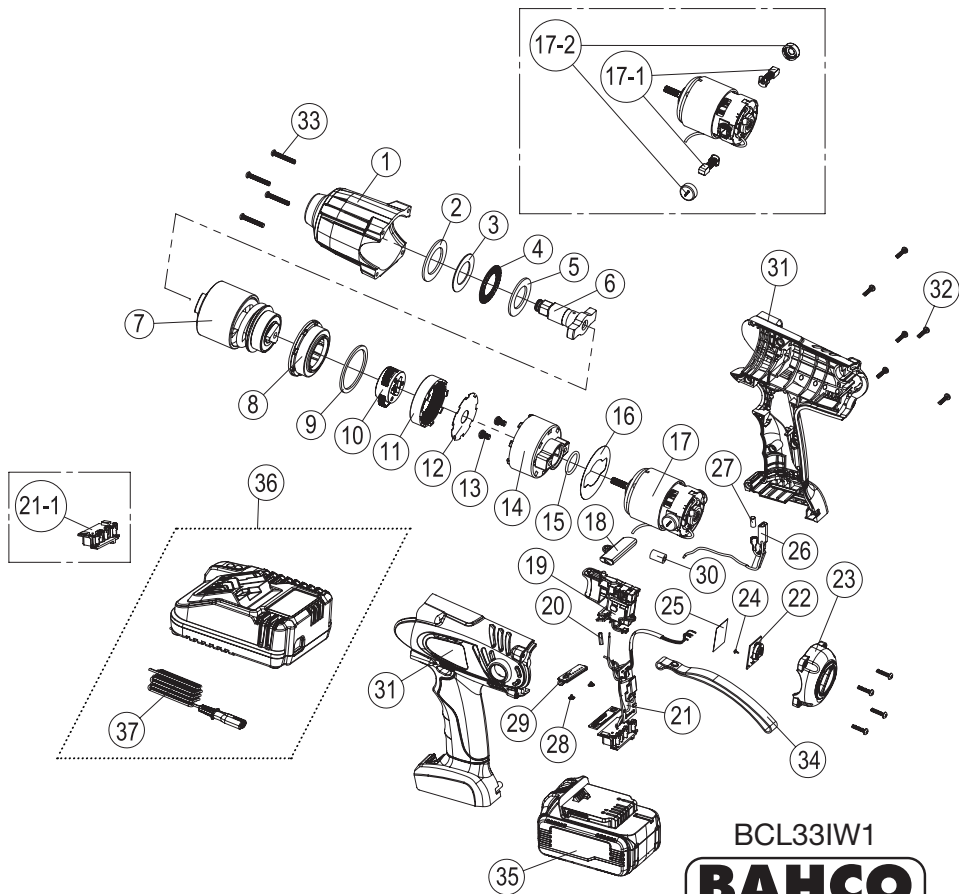

No	Bahco ref	Description	Q
1	BCL33IW101	Front Cover Ass'y	1
2	BCL33IW102	Rubber Washer	1
3	BCL33IW103	Washer	1
4	BCL33IW104	Thrust Bearing	1
5	BCL33IW105	Washer	1
6	BCL33IW106	Front Impact Ass'y 1/2"	1
7	BCL33IW107	Rear Impact Ass'y	1
8	BCL33IW108	Bearing Fixity	1
9	BCL33IW109	Rubber Washer	1
10	BCL33IW110	Planetary Gears Ass'y	1
11	BCL33IW111	Ring Gear	1
12	BCL33IW112	Washer	1
13	BCL33IW113	Screw+Spring Washer	2
14	BCL33IW114	Gear Case	1
15	BCL33IW115	O-Ring	1
16	BCL33IW116	Pad	1
17	BCL33IW117	Motor Ass'y	1
17-1	BCL33IW117-1	Carbon Brush	2
17-2	BCL33IW117-2	Carbon Brush Cover	2
18	BCL33IW118	Forward/Reverse Rod	1
19	BCL33IW119	Main Switch	1
20	BCL33IW120	Heat Shrinkage Tube	1
21	BCL33IW121	PCB Ass'y	1
21-1	BCL33IW121-1	Battery Connector	1
22	BCL33IW122	VR PCB Ass'y	1
23	BCL33IW123	Housing Back Cover Ass'y	1
24	BCL33IW124	Ø2x4l Screw	1
25	BCL33IW125	Pad	1
26	BCL33IW126	Thermal Protection	1
27	BCL33IW127	Heat Shrinkage Tube	1
28	BCL33IW128	TP2.0x4l Screw	2
29	BCL33IW129	Fuel Gauge Cover	1
30	BCL33IW130	Ferrite Core	1
31	BCL33IW131	Housing-L&R	1
32	BCL33IW132	TP3.5x15l Screw	10
33	BCL33IW133	TP4x25l Screw	4
34	BCL33IW134	Belt (Optional)	-
35	BCL33B1	Battery Pack 18V 2Ah	-
35	BCL33B3	Battery Pack 18V 5Ah	-
36	BCL33C1	Charger 18V	-
36	BCL33C2	Quick Charger 18V	-
37	BCL31C101	Power Cord	-

BCL33IW1

WWW.SNAEUROPE.COM