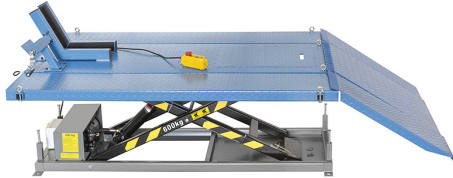

€2.734,00
~~€3.190,00~~

Max lifting capacity	600 kg
Platform dimensions	1800 x 1200 mm
Total length	2600 mm
Service hole dimensions	550 x 340 mm
Min - Max height	260 - 880 mm
Vice	330 x 320 mm
Vice opening	40 - 200 mm g
Motor	230 V 50 Hz 550 W
Net weight	235 kg
Gross weight	250,00 kg
EAN Code	8012667345730