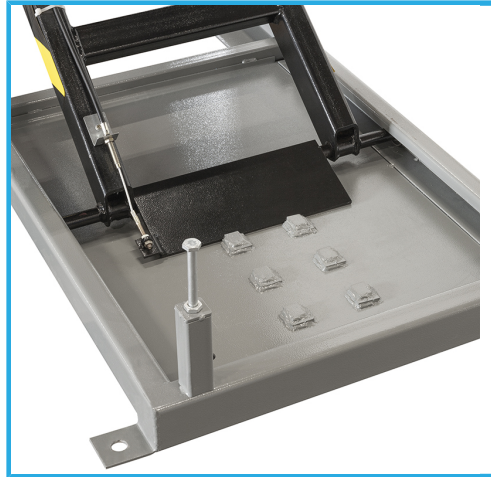

€2.734,00
~~€3.190,00~~

Max lifting capacity	600 kg
Platform dimensions	1800 x 1200 mm
Total length	2600 mm
Service hole dimensions	550 x 340 mm
Min - Max height	260 - 880 mm
Vice	330 x 320 mm
Vice opening	40 - 200 mm g
Motor	230 V 50 Hz 550 W
Net weight	235 kg
Gross weight	250,00 kg
EAN Code	8012667345730